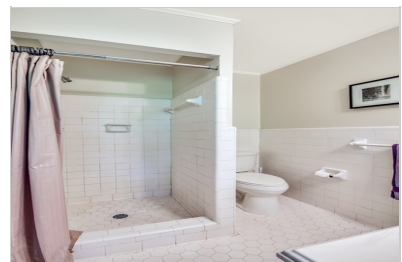

9880 LA VIEW CIRCLE

ROSWELL, GA 30075 | MLS #: 6545914

4 BEDS | 2 BATHROOMS | 1 HALF BATHROOMS | 0 SQUARE FEET

View Online: <http://ahttours.com/86393>

Relax on the full-length covered back porch overlooking the .62 acre yard. Located just 1.5 miles from Canton St. Gather around in the upgraded kitchen w/ new tiled floors, quartz countertops, center island, and tiled backsplash. Sit near the cozy natural wood fireplace in the adj. den while watching your favorite shows. Upstairs is an oversized master suite w/ sitting area thats far removed from the 3 add'l. bedrooms. Enjoy the partially finished walkout basement or spend some time in the workshop area w/ plenty of storage. New HVAC. No rental restrictions.